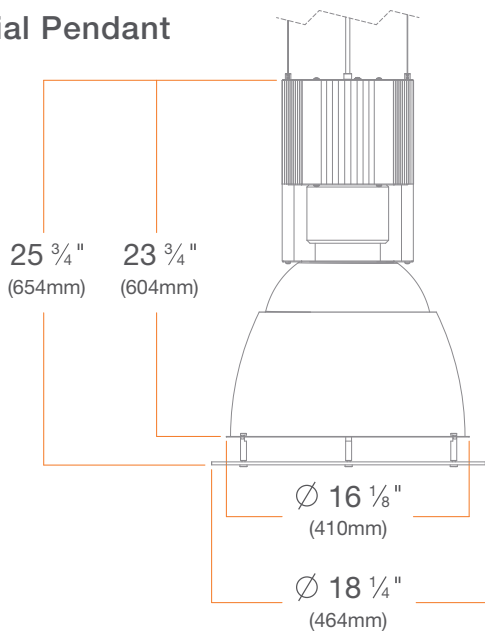

Bormio DP610LED

LED Commercial Pendant

Specs at a Glance

Application	Commercial
Lumen Output (Power)	1500 lm (23.7W), 2000 lm (31.0W), 3000 lm (43.8W), 4000 lm (48.3W)
Color Quality	90+ CRI, 2-step SDCM (1500 lm, 2000 lm, 3000 lm). 80+ CRI, 2-step SDCM (4000 lm)
CCT Options	2700K, 3000K, 3500K, 4000K
Optics	Wide Flood (60°)
Lifetime (L70)	50,000 hrs
Input Voltage	120/277V
Dimming	Dimming down to 5% for 0-10V
Finish	Silver
Canopy	Round, Flat
Accessory	Partially Frosted Bottom Lens
Listings	ETL Listed, ENERGY STAR® qualified, California Title 24 2016 compliant
Warranty	5 years

Product Selection Guide

LUMINAIRE (Product Code Example: **DP610LED+15+27+W+R = DP610LED1527WR**)

PRODUCT CODE	LUMENS (WATTS)	CCT	OPTIC	MOUNTING	LENS
DP610LED Pendant	15 1500 lm (23.7W) 20 2000 lm (31.0W) 30 3000 lm (43.8W) 40 4000 lm (60.8W)	27 2700K 30 3000K 35 3500K 40 4000K	W Wide Flood	R Round Canopy F Flat Canopy	[Blank] None L Bottom Lens

Dimensions

Commercial Pendant LED

Canopy Flat

Canopy Round