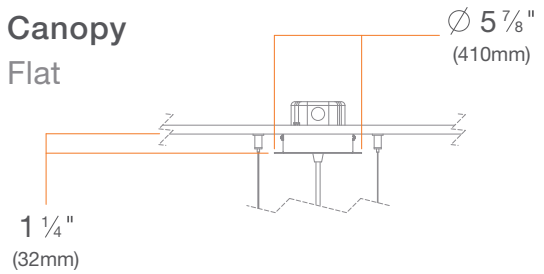

Canopy Flat